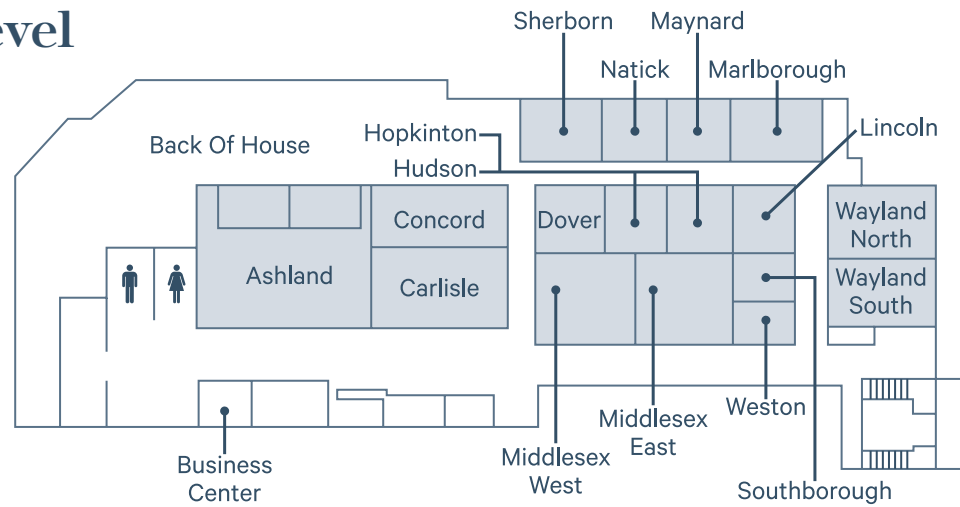

Sheraton®

FRAMINGHAM
HOTEL & CONFERENCE CENTER

Meeting Space: Lower Level

ROOM NAME	SQUARE FEET	DIMENSIONS (WXL)	CEILING HEIGHT	BANQUET	THEATRE	RECEPTION	CLASSROOM	U-SHAPE	PODS	CONFERENCE
Ashland	1760	32' x 55'	9'	-	145	-	70	25	70	30
Middlesex	1260	21' x 60'	9'	-	100	-	55	30	40	35
Middlesex West	630	21' x 30'	9'	-	50	-	25	20	30	24
Middlesex East	630	21' x 30'	9'	-	50	-	25	20	30	24
Wayland	1440	32' x 45'	9'	-	120	-	60	35	60	40
Wayland South	768	32' x 24'	9'	-	55	-	30	25	30	25
Wayland North	672	32' x 21'	9'	-	50	-	30	20	30	20
Carlisle	925	25' x 37'	9'	-	100	-	50	35	50	40
Concord	666	18' x 37'	9'	-	50	-	30	20	30	20
Marlborough	540	20' x 27'	9'	-	40	-	25	15	25	20
Sherborn	520	20' x 26'	9'	-	40	-	25	15	25	20
Maynard	400	20' X 20'	9'	-	25	-	18	10	18	15
Natick	400	20' X 20'	9'	-	25	-	18	10	18	15
Dover	380	20' x 19'	9'	-	25	-	18	10	18	15
Hopkinton	380	20' x 19'	9'	-	25	-	18	10	18	15
Hudson	380	20' x 19'	9'	-	25	-	18	10	18	15
Lincoln	380	20' x 19'	9'	-	25	-	18	10	18	15
Southborough	280	20' x 14'	9'	-	15	-	10	8	10	8
Weston	280	20' x 14'	9'	-	15	-	10	8	10	8

SHERATON FRAMINGHAM HOTEL & CONFERENCE CENTER
1657 Worcester Road
Framingham, MA 01701
T 508 270 1914 F 508 875 2541
sheratonframingham.com