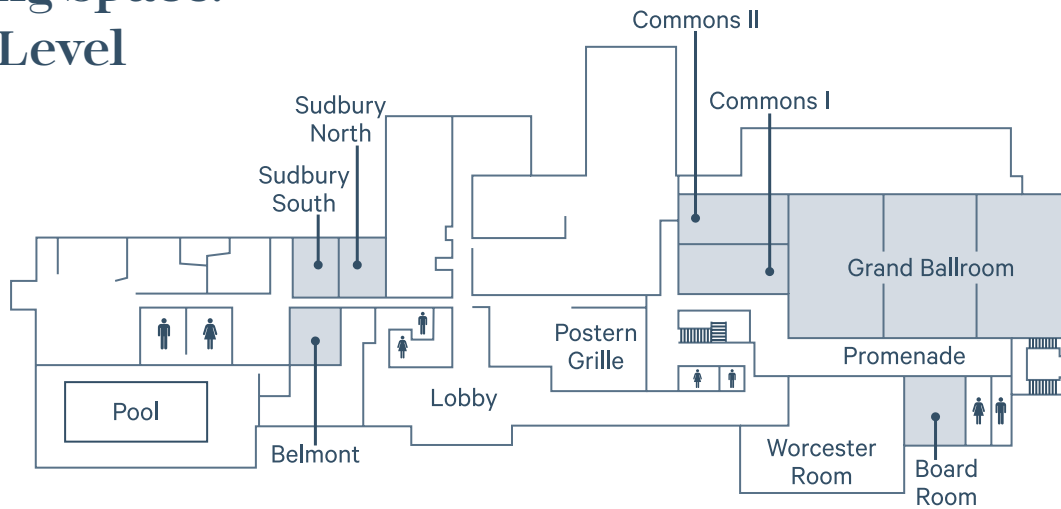

# Sheraton®

FRAMINGHAM  
HOTEL & CONFERENCE CENTER

## Meeting Space: Main Level

### SHERATON FRAMINGHAM BY THE NUMBERS

Guestrooms: 375

Number of Meeting Spaces: 21

Total Meeting Space: 23,000 square feet

ROOM NAME	SQUARE FEET	DIMENSIONS (WXL)	CEILING HEIGHT	BANQUET	THEATRE	RECEPTION	CLASSROOM	U-SHAPE	CONFERENCE
Grand Ballroom	8118	66' x 123'	18'	720	1200	1200	600	-	-
Grand North	2706	66' x 41'	18'	240	350	350	180	75	100
Grand Centre	2706	66' x 41'	18'	240	350	350	180	75	100
Grand South	2706	66' x 41'	18'	240	350	350	180	75	100
Commons	2112	54' x 48'	10.8'	125	-	150	-	-	-
Common I	1248	48' x 26'	10.8'	80	100	-	60	45	35
Common II	864	48' x 18'	10.8'	50	60	-	45	45	25
Sudbury	1030	25' x 42'	10'	60	80	80	40	30	40
Sudbury North	515	25' x 21'	10'	30	40	40	24	15	20
Sudbury South	515	25' x 21'	10'	30	40	40	24	15	20
Commonwealth Board Room	624	26' x 24'	9'	50	50	50	25	20	20
Belmont	502	24' x 21'	10'	-	-	-	-	-	12

## Meeting Space: Lower Level

ROOM NAME	SQUARE FEET	DIMENSIONS (WXL)	CEILING HEIGHT	BANQUET	THEATRE	RECEPTION	CLASSROOM	U-SHAPE	PODS	CONFERENCE
Ashland	1760	32' x 55'	9'	-	145	-	70	25	70	30
Middlesex	1260	21' x 60'	9'	-	100	-	55	30	40	35
Middlesex West	630	21' x 30'	9'	-	50	-	25	20	30	24
Middlesex East	630	21' x 30'	9'	-	50	-	25	20	30	24
Wayland	1440	32' x 45'	9'	-	120	-	60	35	60	40
Wayland South	768	32' x 24'	9'	-	55	-	30	25	30	25
Wayland North	672	32' x 21'	9'	-	50	-	30	20	30	20
Carlisle	925	25' x 37'	9'	-	100	-	50	35	50	40
Concord	666	18' x 37'	9'	-	50	-	30	20	30	20
Marlborough	540	20' x 27'	9'	-	40	-	25	15	25	20
Sherborn	520	20' x 26'	9'	-	40	-	25	15	25	20
Maynard	400	20' X 20'	9'	-	25	-	18	10	18	15
Natick	400	20' X 20'	9'	-	25	-	18	10	18	15
Dover	380	20' x 19'	9'	-	25	-	18	10	18	15
Hopkinton	380	20' x 19'	9'	-	25	-	18	10	18	15
Hudson	380	20' x 19'	9'	-	25	-	18	10	18	15
Lincoln	380	20' x 19'	9'	-	25	-	18	10	18	15
Southborough	280	20' x 14'	9'	-	15	-	10	8	10	8
Weston	280	20' x 14'	9'	-	15	-	10	8	10	8